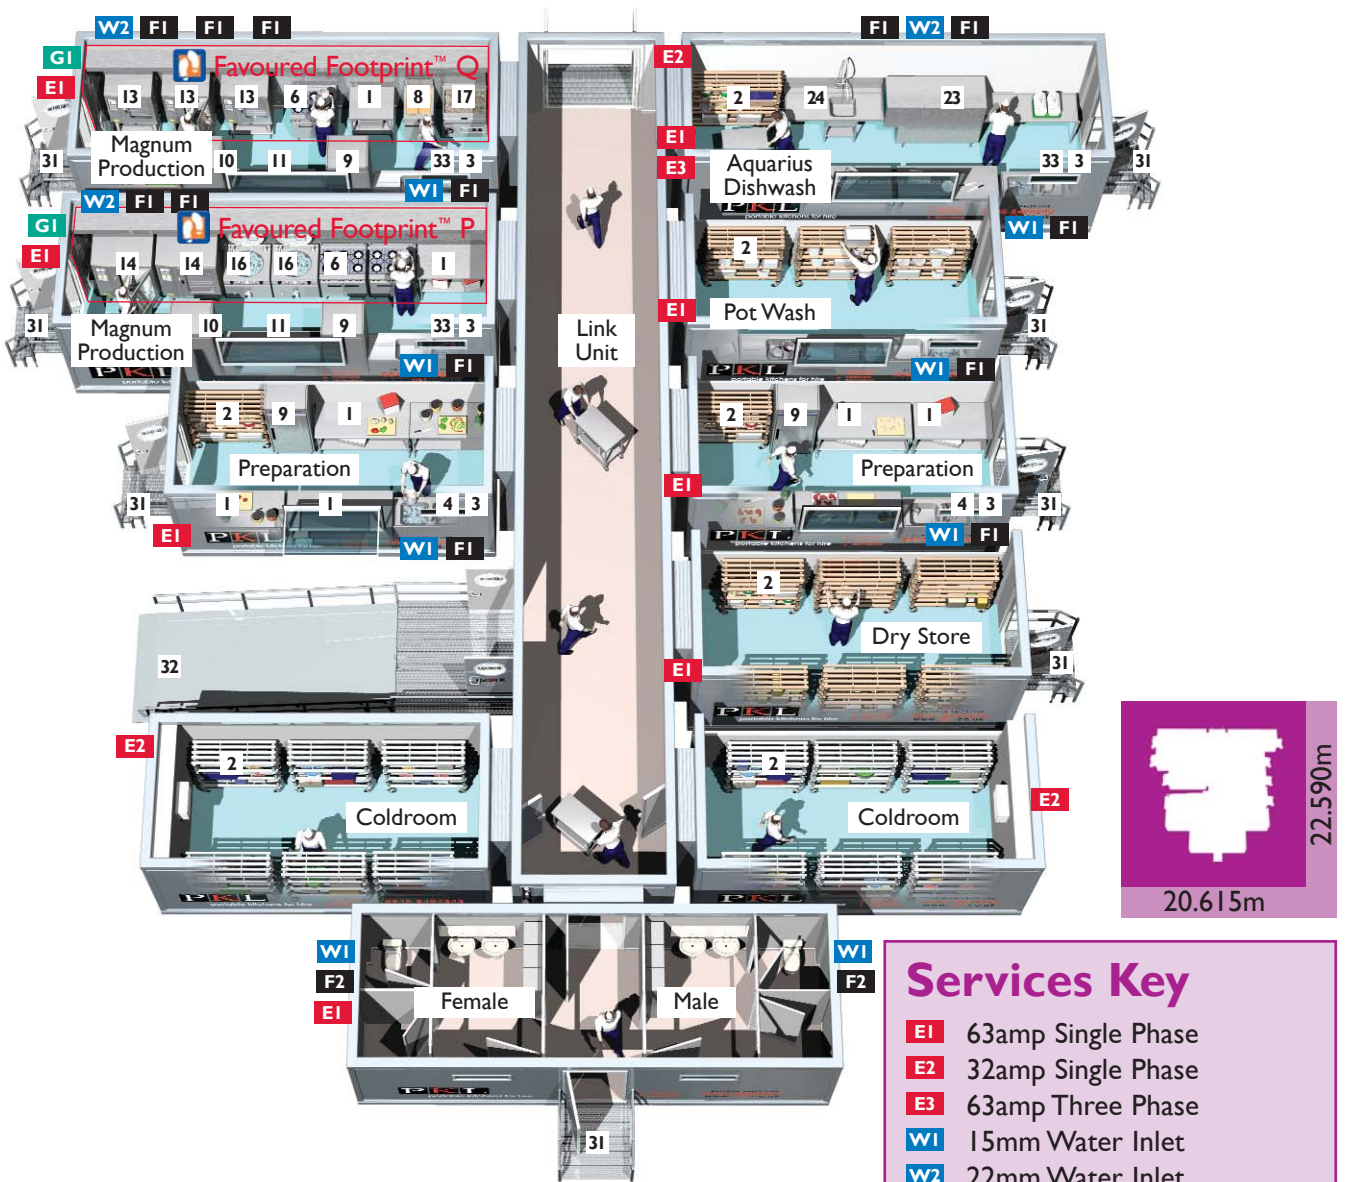

Proven Packages™ PPI2

PPI2 is a first class, high capacity, large scale, temporary catering facility. It includes everything that you would expect in a permanent large institutional kitchen.

The designs shown on these pages are the copyright and intellectual property of PKL Group and may not be reproduced without PKL Group's permission.