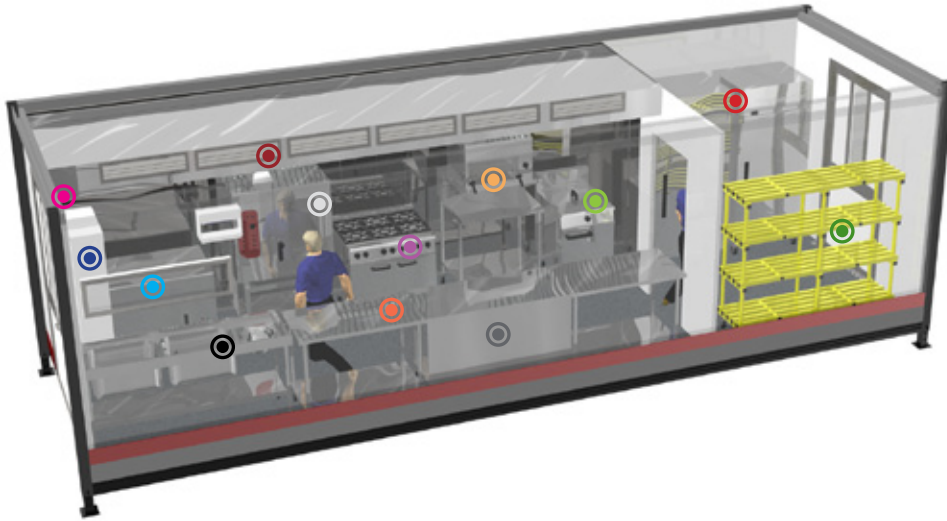

# Hotel Kitchens

Temporary Kitchen Solutions from PKL

PKL provide Portable Kitchens and catering equipment for hire to hotels and restaurants during kitchen refurbishments and emergencies. Our catering facilities offer a reliable, fast and flexible solution to any catering problem.

## PKL HOTEL KITCHEN EQUIPMENT

- ⊙ Extraction System
- ⊙ Services Cabinet
- ⊙ Preparation Table
- ⊙ Racking
- ⊙ Water Heater
- ⊙ Double Bowl Sink
- ⊙ Combi Oven
- ⊙ Upright Fridge/ Freezer
- ⊙ Six Burner Over Range
- ⊙ Salamander Grill
- ⊙ Double Basket Fryer
- ⊙ Hot Cupboard
- ⊙ Undercounter Fridge

## HOTEL KITCHENS

- A compact temporary kitchen perfect for hotels and restaurants.
- Capable of providing 100s of meals a day.
- Incorporates the latest health and safety features.
- Ideal for kitchen refurbishments and emergencies.
- Operational within hours of arrival on site.
- Hire from a few days to a decade.
- 24 hour technical support and regular health checks.